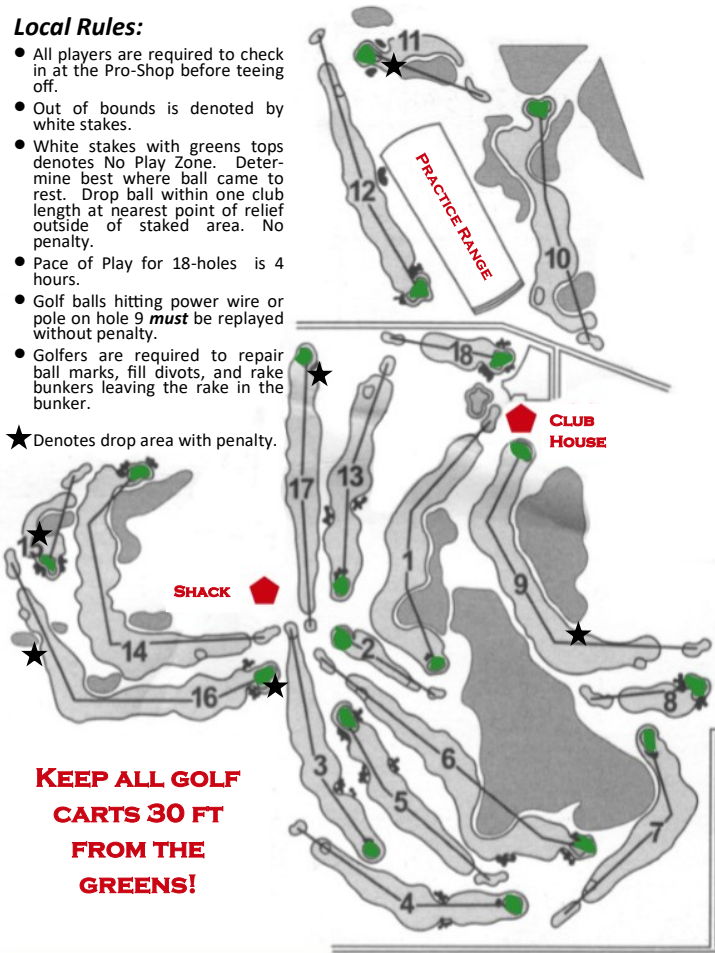

Local Rules:

- All players are required to check in at the Pro-Shop before teeing off.
- Out of bounds is denoted by white stakes.
- White stakes with greens tops denotes No Play Zone. Determine best where ball came to rest. Drop ball within one club length at nearest point of relief outside of staked area. No penalty.
- Pace of Play for 18-holes is 4 hours.
- Golf balls hitting power wire or pole on hole 9 *must* be replayed without penalty.
- Golfers are required to repair ball marks, fill divots, and rake bunkers leaving the rake in the bunker.

★ Denotes drop area with penalty.

**KEEP ALL GOLF
CARTS 30 FT
FROM THE
GREENS!**

***NO carry on alcoholic beverages allowed,
pursuant to Wisconsin State Statute.***

Violators will be asked to leave the golf course. No refunds will be given.